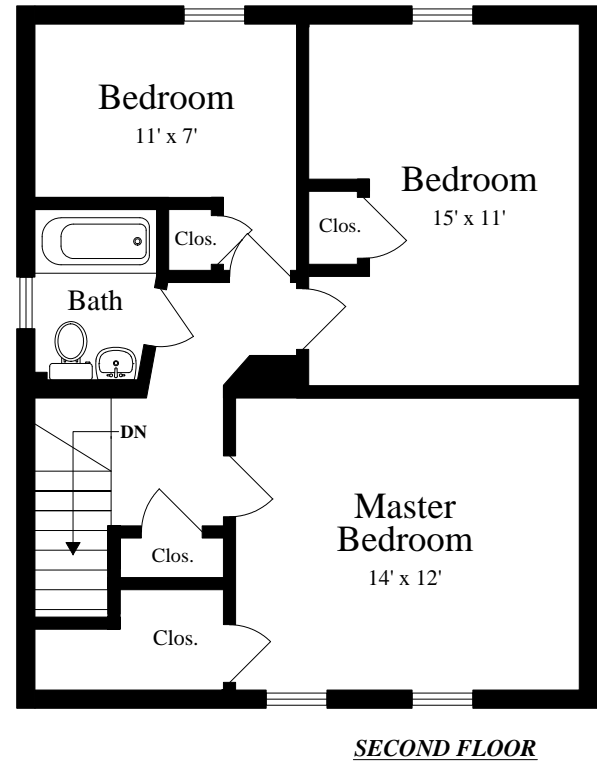

Express Floor Plan

PDF Sample

Deluxe Floor Plan

PDF Sample

Scale: 5/32" = 1'

The details and specifications of these floor plans are approximations only. No warranties are made as to their accuracy. For more information visit us at www.designsbyjohnclark.com
© 2017 Designs by John Clark, All Rights Reserved