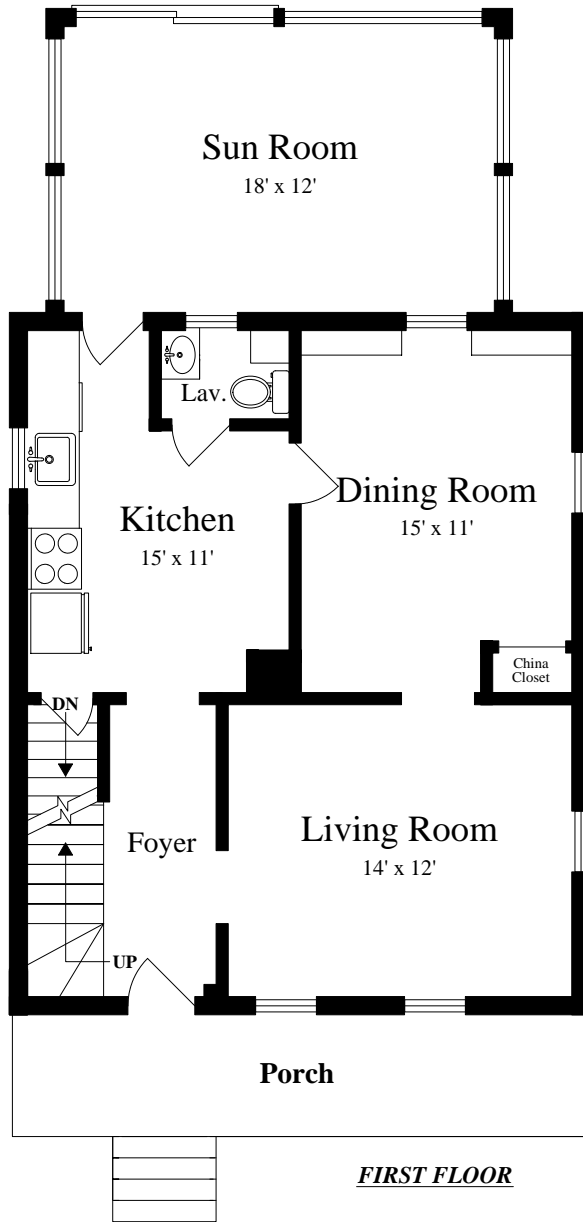

Express Floor Plan

PDF Sample

Deluxe Floor Plan

PDF Sample

Scale: 5/32" = 1'

The details and specifications of these floor plans are approximations only. No warranties are made as to their accuracy. For more information visit us at www.designsbyjohnclark.com
© 2017 Designs by John Clark, All Rights Reserved