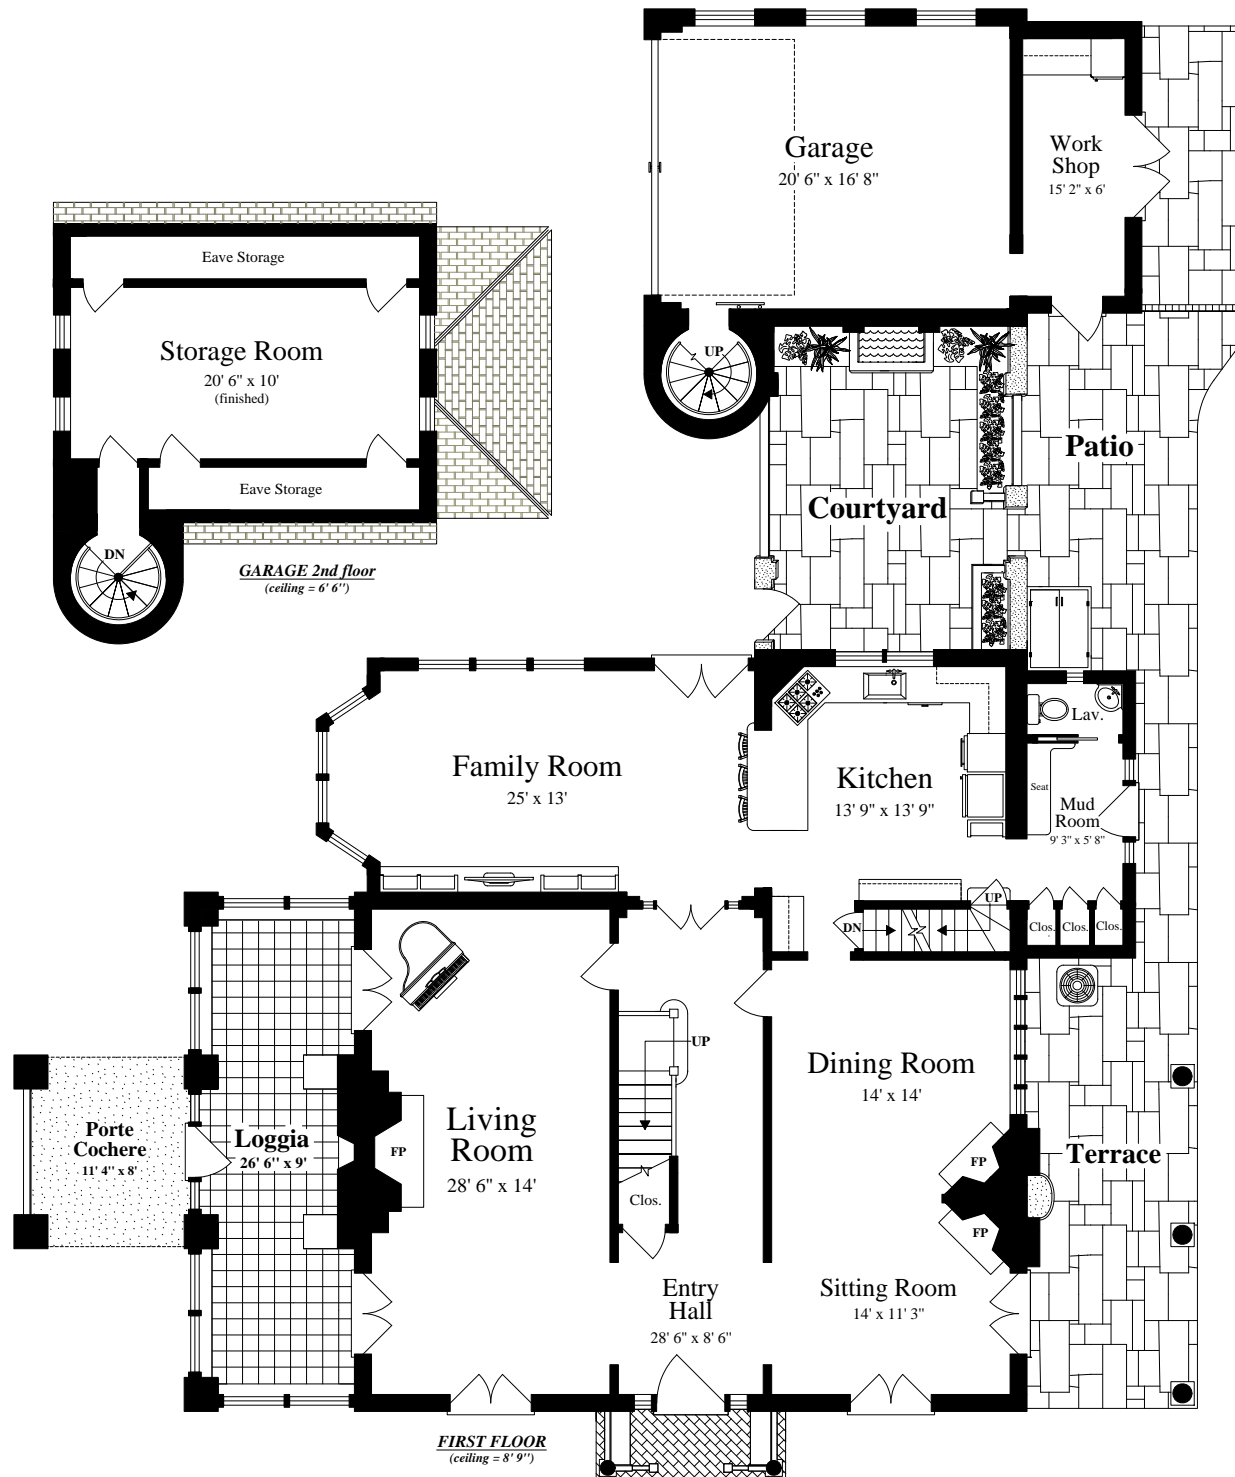

Express Floor Plan

PDF Sample

Deluxe Floor Plan

PDF Sample

Scale: 5/32" = 1'

The details and specifications of these floor plans are approximations only. No warranties are made as to their accuracy. For more information visit us at www.designsbyjohnclark.com
© 2017 Designs by John Clark, All Rights Reserved