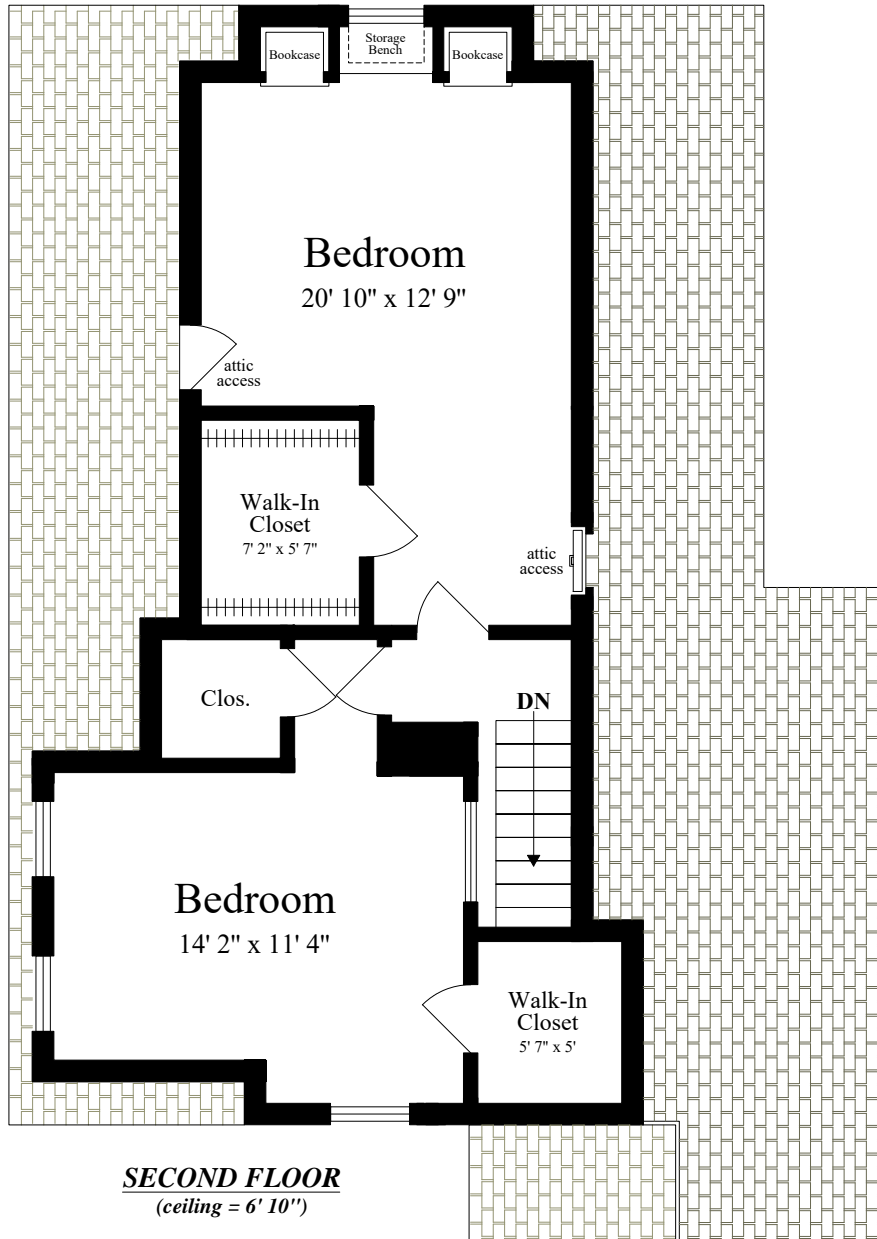

FIRST FLOOR
(ceiling = 7' 10")

235 Maple Street
West Roxbury, Massachusetts 02132

LOWER LEVEL
(ceiling = 6' 7")

The details and specifications of these floor plans are approximations only. No warranties are made as to their accuracy. For more information visit us at www.designsbyjohnclark.com
© 2023 Designs by John Clark, All Rights Reserved