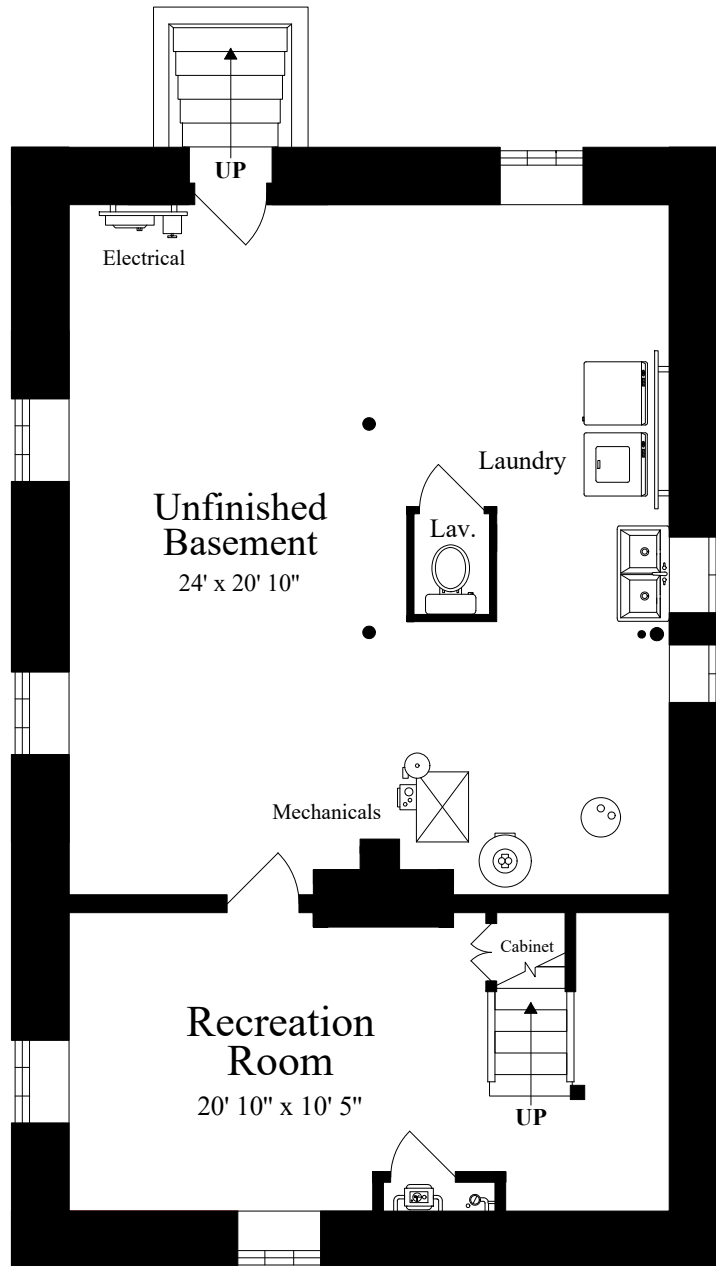

FIRST FLOOR
(ceiling = 7' 10")

235 Maple Street
West Roxbury, Massachusetts 02132

LOWER LEVEL
(ceiling = 6' 7")

The details and specifications of these floor plans are approximations only. No warranties are made as to their accuracy. For more information visit us at www.designsbyjohnclark.com
© 2023 Designs by John Clark, All Rights Reserved