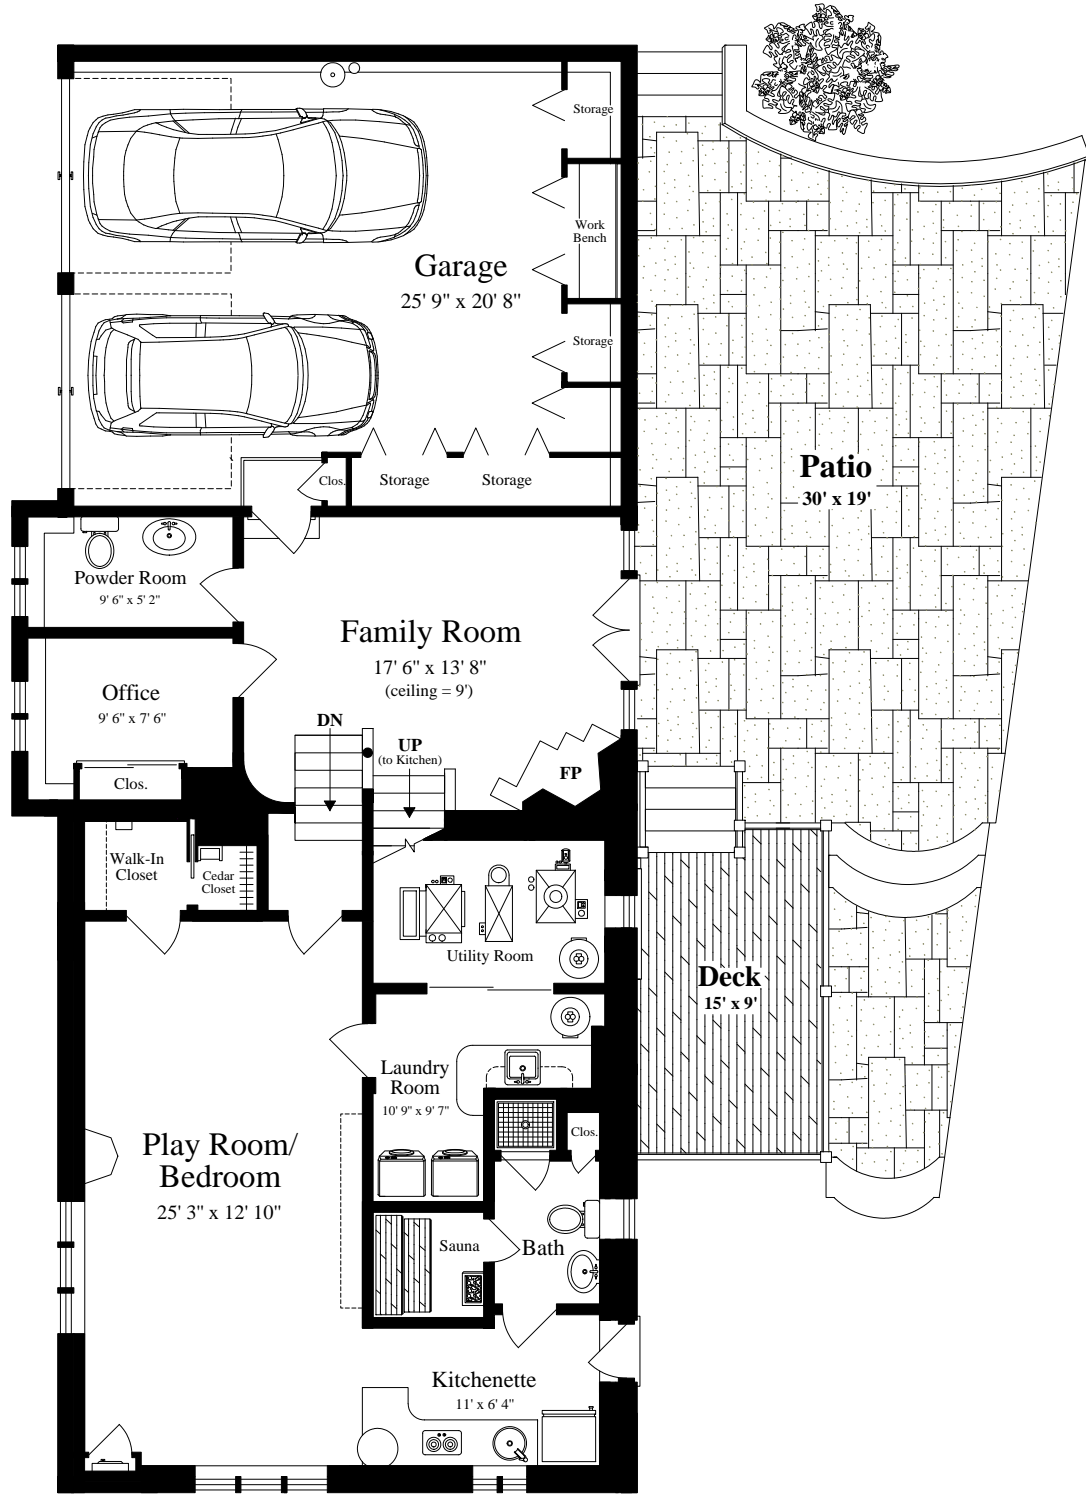

UPPER LEVELS
(vaulted ceiling = 11')

LOWER LEVELS
(ceiling = 6' 9")