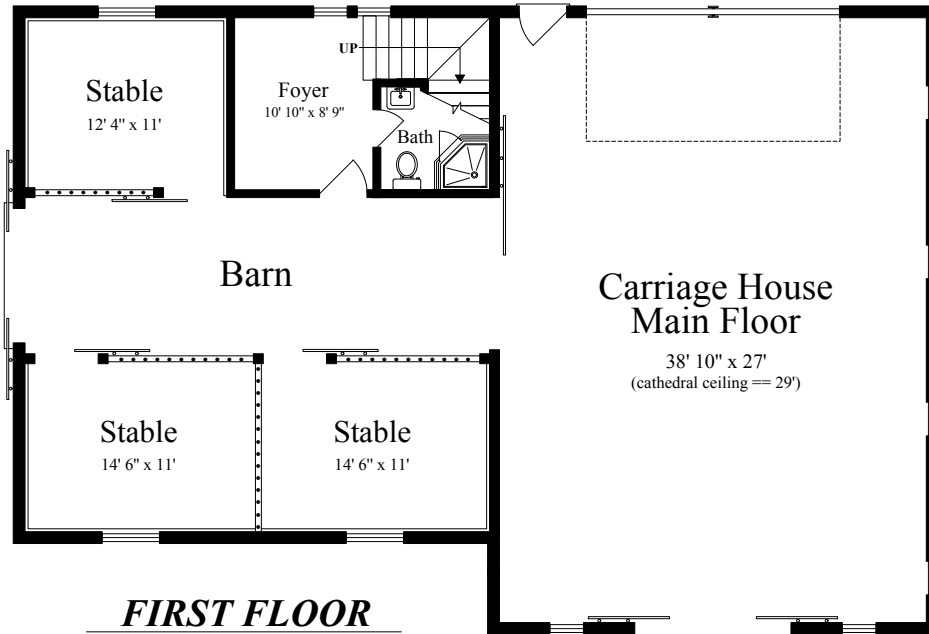

SECOND FLOOR
(+/- 4230 sf. ceiling = 8')

THIRD FLOOR
(+/- 1590 sf. ceiling = 8' 6")

LOWER LEVEL
(+/- 3155 sf. ceiling = 11' 6")

BARN-CARRIAGE HOUSE

FIRST FLOOR
(+/- 2128 sf. ceiling = 12' 3'')

SECOND FLOOR
(+/- 1061 sf. ceiling = 8')