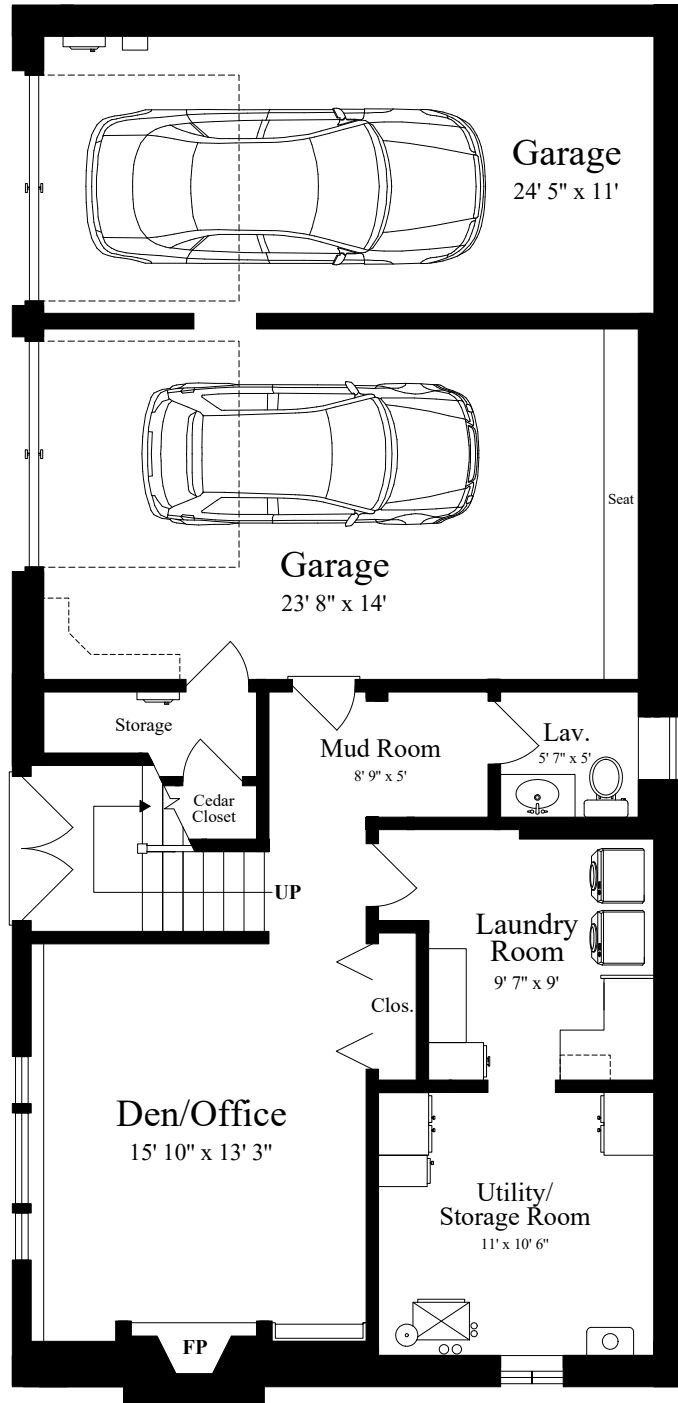

FIRST FLOOR
(vaulted ceiling = 11' 6")

LOWER LEVEL
(ceiling = 7' 6")