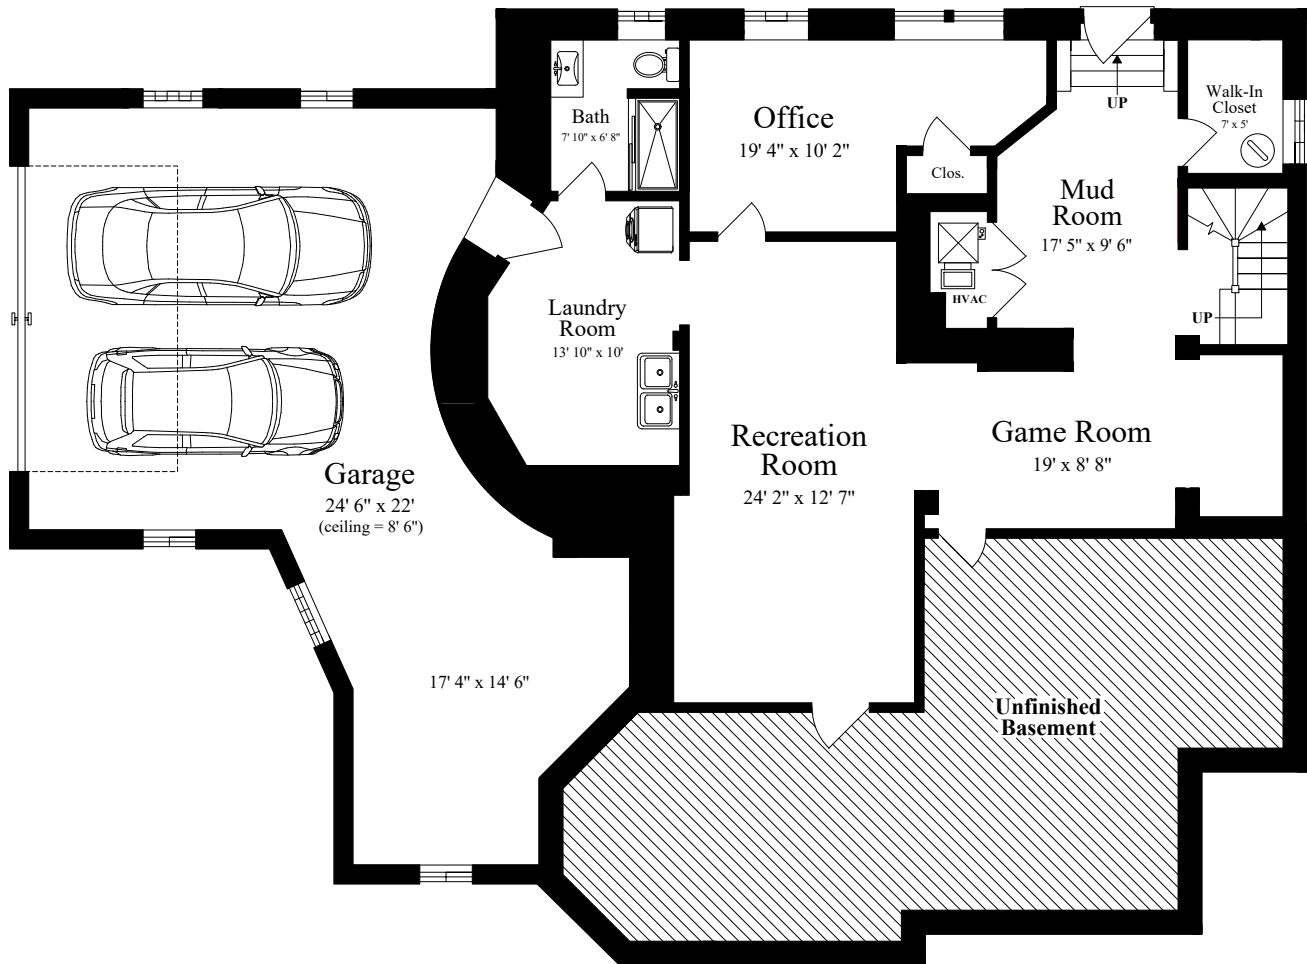

THIRD FLOOR/Au Pair Suite
(ceiling = 8' 6")

LOWER LEVEL
(ceiling = 7' 6")