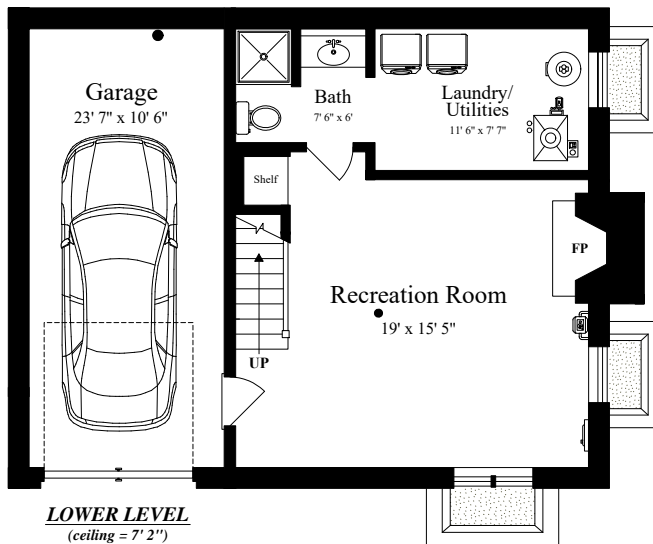

THIRD FLOOR
(vaulted ceiling = 8')

LOWER LEVEL
(ceiling = 7' 2")